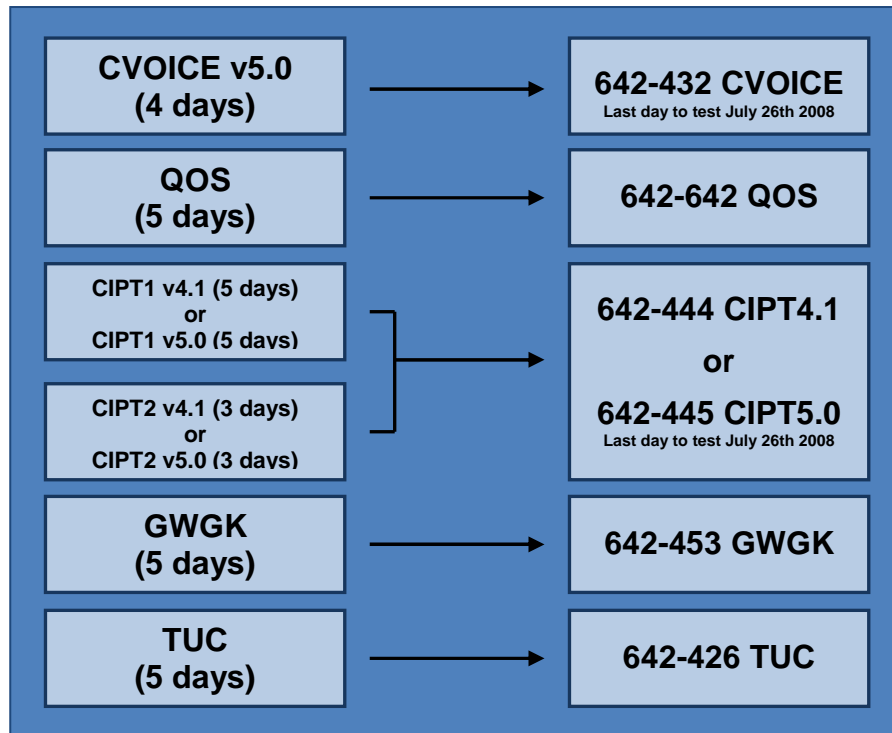

CCVP Certification Options

Option Path 1

Option Path 2

Voice over IP Fundamentals (VOIPF) (3 days)
recommended by Fast Lane

*) QOS can be taken any time prior to CIPT2

CCVP

CCIE Voice