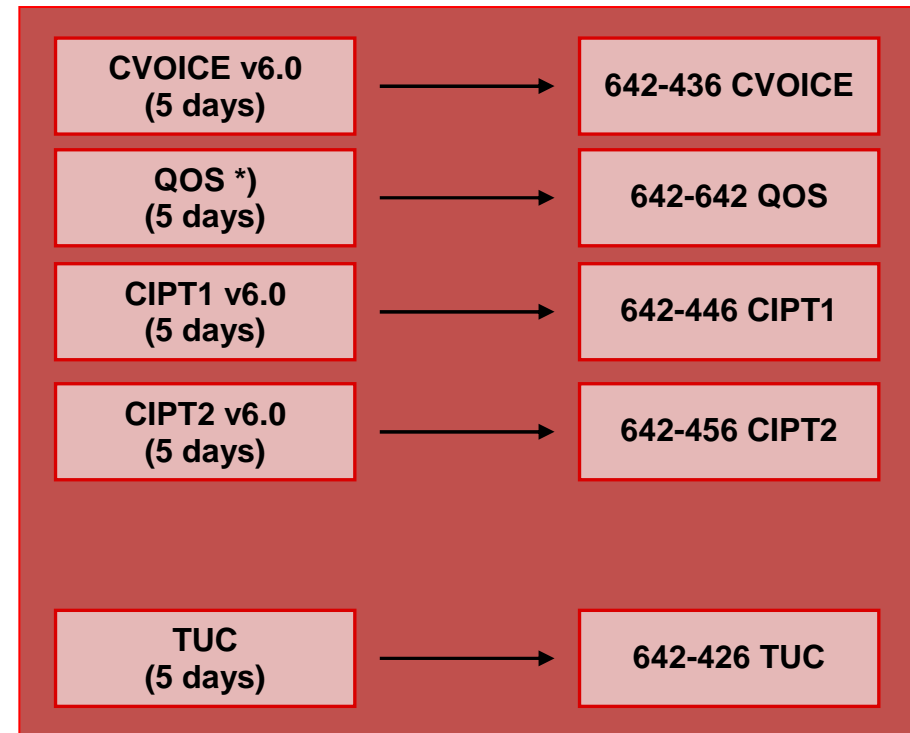

CCVP Certification Options

Option Path 1

Option Path 2

Voice over IP Fundamentals (VOIPF) (3 days)
recommended by Fast Lane

*) QOS can be taken any time prior to CIPT2

CCVP

CCIE Voice