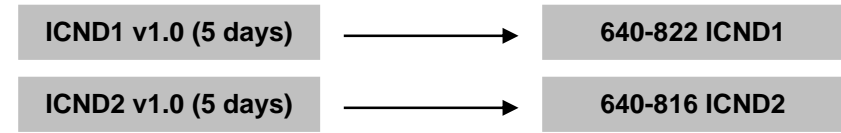

CCVP Certification Options

Option Path 1

Option Path 2

Voice over IP Fundamentals (VOIPF) (3 days)
recommended by Fast Lane

*) QOS can be taken any time prior to CIPT2

CCVP

CCIE Voice