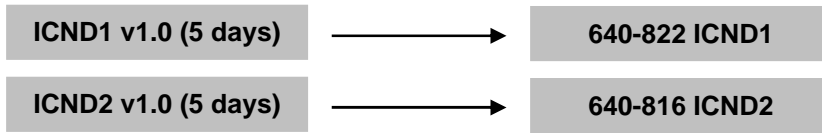

CCVP Certification Options

Option Path 1

Option Path 2

Voice over IP Fundamentals (VOIPF) (3 days)
recommended by Fast Lane

*) QOS can be taken any time prior to CIPT2

CCVP

CCIE Voice